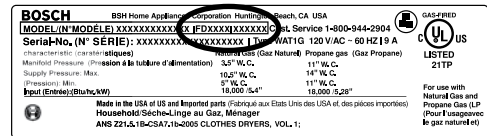

Offer valid March 15 – June 30, 2009. Ask your sales associate for details.

Rewards are as follows:

1. Buy a 3-piece package, get **$150** in mail-in rewards.
   - Buy a 4-piece package, get **$300** in mail-in rewards.
   - Buy a 5-piece package, get **$500** in mail-in rewards.
   - If one piece is an Evolution Refrigerator, get **$100** bonus mail-in reward.
   - If one piece is a Wall Oven, get **$200** bonus mail-in reward.
   - If one piece is an Integra Refrigerator, get **$300** bonus mail-in reward.*
2. (Maximum reward value is $1,000)

Instructions:

1. Go to <http://boschappliances.fasterreward.com> to register or complete **ALL** information on this form including FD number for each product. Incomplete forms will not be paid.
2. Include purchase invoice or sales slip (circle the model numbers and date of purchase), registration form, and this reward form.
3. Mail no later than July 15, 2009, to:
   P.O. Box 6160 Dept. 2, Douglas, AZ 85655-6160

If you do not have your FD number(s) because your appliance(s) will not be delivered by the postmark date, Please do the following:

1. Mail this form (without FD numbers) as instructed in steps 1 through 4, by July 15, 2009.
2. Call 877-582-4040 within 60 days after the postmark date to submit your FD number(s). A reward will not be issued without (a) FD number(s).

To check reward status, go to www.rewardsbymail.com

Questions: Please call 877-582-4040

First Name:

Last Name:

Address(1):

Address(2):

City:

State: **Zip:**

Phone:

Email:

Store Name:

Date:

Customer Signature:

Disclosure: Cards are issued by Citibank, N.A. pursuant to a license from Visa U.S.A. Inc. and managed by Ecount, a Citi company. Cards will not have cash access and can be used everywhere Visa debit cards are accepted. Using your Bosch Visa Prepaid Card for a purchase is similar to using a credit card. Know your balance before you shop, as not all merchants can determine it for you. Each time you use your Card, the purchase amount is automatically deducted from your card balance.

Cannot be combined with any other offers. Not eligible in CA, Northern Nevada, Lowe's and Sears Stores.

*Refrigeration must be a pair of columns, or a built-in bottom freezer refrigerator, or a wine unit to count as one unit and qualify for the bonus.

FD Numbers:

FD
Integra Refrigerator FD#

FD
Cooktop FD#

FD
Warming Drawer Serial#

FD
Integra Freezer FD#

FD
Dishwasher FD#

FD
DPH/Custom/Downdraft Hood/Microwave/OTR/Serial#

FD
Integra Bottom-Mount Refrigerator FD#

FD
Dishwasher FD#

FD
Integra Wine Cooler Serial#

FD
Wall Oven Serial#/Free Standing/Slide-in FD#

FD
Benvenuto Coffee System FD#

FD
Evolution Refrigerator Serial#